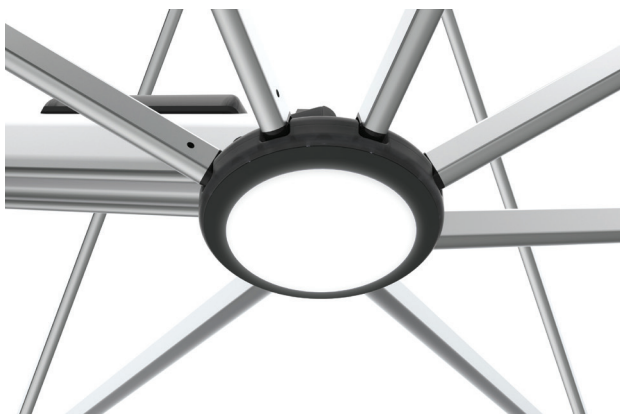

SHADOWSPEC SERENITY™

PRECISION ENGINEERED AMBIENCE

PATENT-PENDING TECHNOLOGY

SHADOWLIFT™

Gas-assisted deployment for an easy lift.

SHADOWGLIDE™

Engineered to open or close in 3 seconds.

SHADOWHUB™

LED light technology built-in and App controlled.

SHADOWLOCK™

Integrated security and wind-protection.

Featuring Marine-Grade 316 Stainless Steel Spigot

Rotates 360° (Ground Mounted)

Canopy

Features

- 100% Sunbrella™ Marine solution-dyed fabric
- All fabrics can be cleaned, washed and are replaceable
- UV & fade resistant
- 10 year Sunbrella™ warranty
- Mold and mildew resistant
- Weight: 314 g/m2
- Sun protection - Skin Cancer Foundation's seal of approval

2.5m | 8'2"

3.0m | 9'10"

3.5m | 11'6"

4.0m | 13'2"

Mounting Options

Surface Plate

For deck, patio and concrete mounting.
(316 Stainless Steel)

In-Ground Anchor