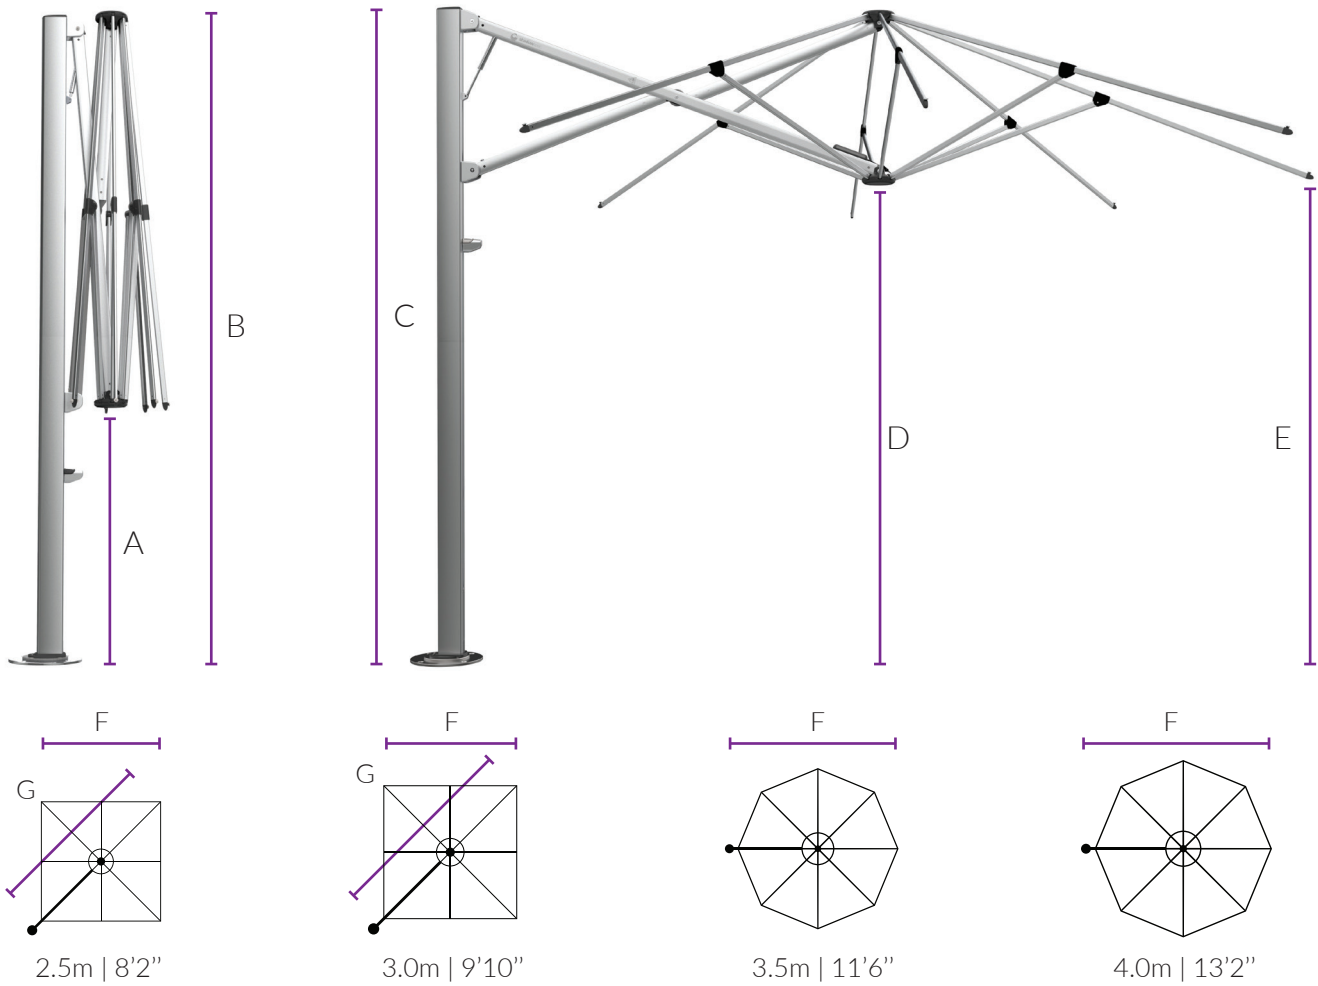

2.5m | 8'2"

3.0m | 9'10"

3.5m | 11'6"

4.0m | 13'2"

Mounting Options

Surface Plate

For deck, patio and concrete mounting.
(316 Stainless Steel)

In-Ground Anchor

For mounting with a concrete footing.

Free-Standing Base

For complete customised maneuverability.

Concrete Pavers are required for ballast (not supplied).
Castor Wheels optional.

Umbrella Dimensions

Diagram Legend

	2.5m	8'2"	3.0m	9'10"	3.5m	11'6"	4.0m	13'2"	
A	Ground to central frame hub when closed*	860mm	2'10"	620mm	2'1"	1079mm	3'7"	866mm	2'10"
B	Total height to top of canopy*	2900mm	9'6"	2824mm	9'3"	2975mm	9'9"	2899mm	9'6"
C	Height of umbrella to top of mast cap*	2908mm	9'6"	2908mm	9'6"	2908mm	9'7"	2908mm	9'6"
D	Ground to central frame hub when open*	2130mm	7'0"	2054mm	6'9"	2205mm	7'3"	2128mm	7'0"
E	Ground to lower outer edge of canopy*	2222mm	7'3"	2219mm	7'3"	2237mm	7'4"	2172mm	7'2"
F	Centre of Spigot to outside edge of canopy	2646mm	8'8"	2973mm	9'10"	3447mm	11'4"	3923mm	12'10"
G	Diagonal from centre of mast to corner	3742mm	12'3"	4205mm	13'10"	N/A	N/A	N/A	N/A

*Free-Standing Base installations will add 165mm | 6" to the height and surface plates will add 12mm | ½" to the height. Adding Free-Standing Base wheels also will add a further 45-80mm | 2-3" to the height. All sizings are +/- 2.5mm | ⅜" and subject to change without notice.