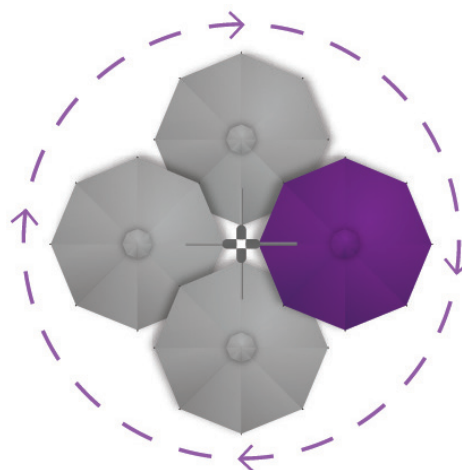

LED light technology built-in and App controlled.

SHADOWLOCK™

Integrated security and wind-protection.

Featuring Marine-Grade 316 Stainless Steel Spigot

Rotates 360° (Ground Mounted)

Canopy

Features

- 100% Sunbrella™ Marine solution-dyed fabric
- All fabrics can be cleaned, washed and are replaceable
- UV & fade resistant
- 10 year Sunbrella™ warranty
- Mold and mildew resistant
- Weight: 314 g/m2
- Sun protection - Skin Cancer Foundation's seal of approval